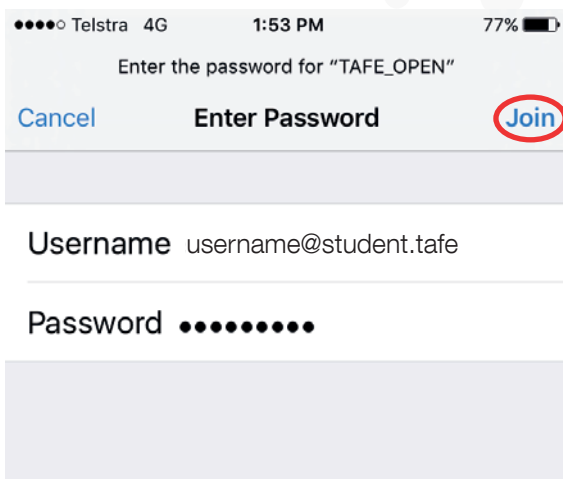

TAFE_OPEN WIFI SETUP

IPHONE/ IPAD

Steps to Connect to TAFE_OPEN

1. Navigate to **'Settings'** and select **Wi-Fi**
2. Select the **TAFE_OPEN** wireless network

3. Enter username and password

4. For Students: Enter username starting with **username@student.tafe** and enter password
For Staff: Enter username starting with **username@staff.tafe** and enter password

Username format:

Prefix	Username Example
username@student.tafe	123456789@student.tafe
username@staff.tafe	bloggsj@staff.tafe

5. Click **Trust** to accept the certificate

The device should now successfully connect to the TAFE_Open wireless network