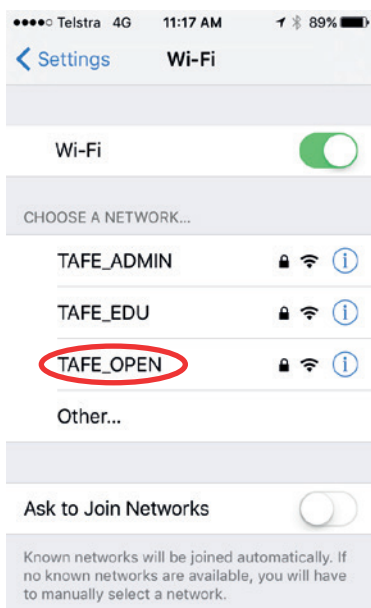

TAFE_OPEN WIFI SETUP

IPHONE/ IPAD

Steps to Connect to TAFE_OPEN

1. Navigate to **'Settings'** and select **Wi-Fi**
2. Select the **TAFE_OPEN** wireless network

3. Enter username and password

4. For Students: Enter username starting with **username@student.tafe** and enter password
For Staff: Enter username starting with **username@staff.tafe** and enter password