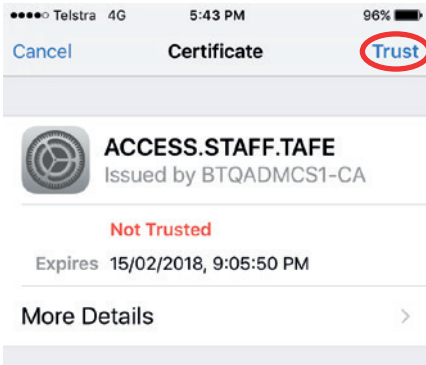

TAFE_OPEN WIFI SETUP

IPHONE/ IPAD

Steps to Connect to TAFE_OPEN

1. Navigate to **'Settings'** and select **Wi-Fi**
2. Select the **TAFE_OPEN** wireless network

3. Enter username and password

4. For Students: Enter username starting with **username@student.tafe** and enter password
For Staff: Enter username starting with **username@staff.tafe** and enter password

Username format:

Prefix	Username Example
username@student.tafe	123456789@student.tafe
username@staff.tafe	bloggsj@staff.tafe

5. Click **Trust** to accept the certificate

The device should now successfully connect to the TAFE_Open wireless network